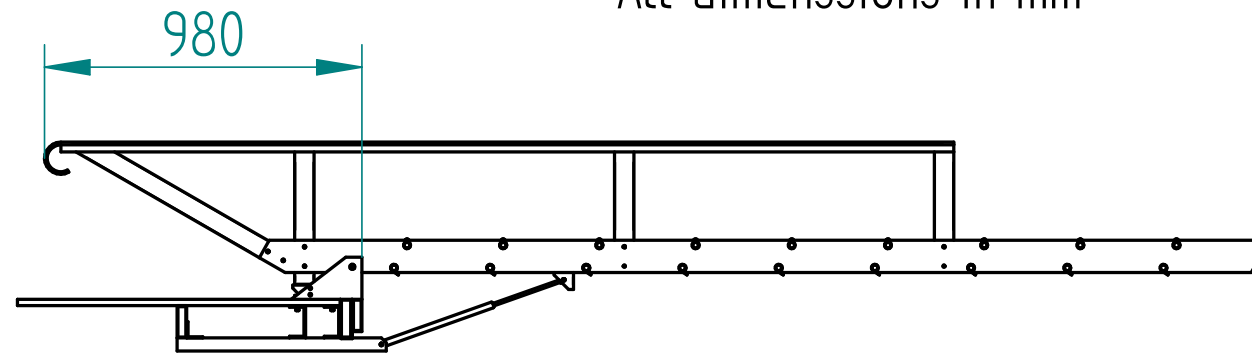

All dimensions in mm

DO NOT COPY  
© Jomy  
ALL RIGHTS RESERVED

Retractable Ship Ladder

Stair slope angle: 60°  
Useful width: 600 mm (1'12") to 800 mm (2'7")  
Height: max 3000 mm (9'10")

**JOMY**   
www.jomy.com