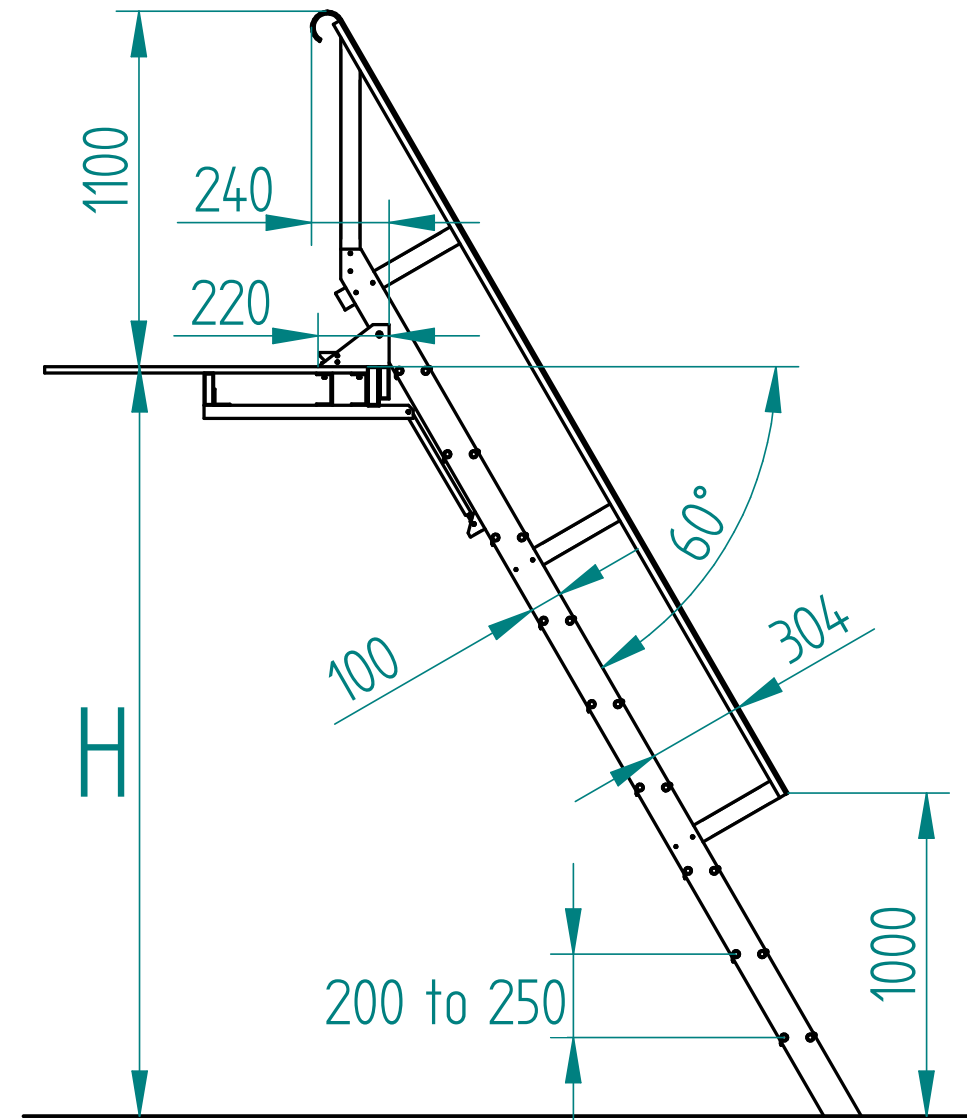

All dimensions in mm

DO NOT COPY  
© Jomy  
ALL RIGHTS RESERVED

Retractable Ship Ladder

Stair slope angle: 60°  
Useful width: 600 mm (1'12") to 800 mm (2'7")  
Height: max 3000 mm (9'10")

**JOMY**   
www.jomy.com